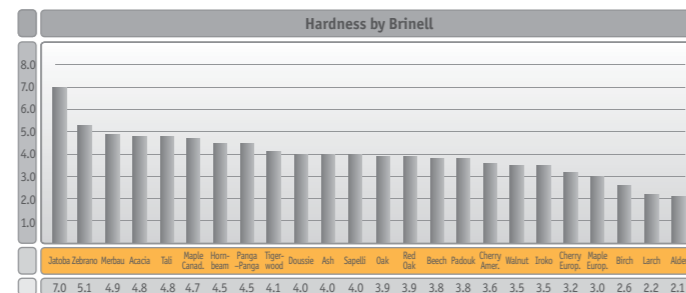

MAGNUM Three-layer wooden flooring

Basic information

Product types

3-strip

2-strip

1-strip

Rochade These uniquely handmade products have identical dimensions and technical parameters like all other products from the MAGNUM assortment.

Ecology
MAGNUM places a priority on complying with the highest environmental standards in our industry. We also apply these same standards to our suppliers. MAGNUM products are made exclusively with formaldehyde-free PVAC, 100% ecological lacquers and natural oils (for OIL surface treatment), and the entire production process is controlled and organised in a way which eliminates any negative impact on our environment.

Dimensions and packaging
Length: 2 200 mm   Width: 205 mm   Thickness: 15 mm
Quantity: 6 pieces per package – 2.71 m², 40 packages on a pallet – 108.4 m²