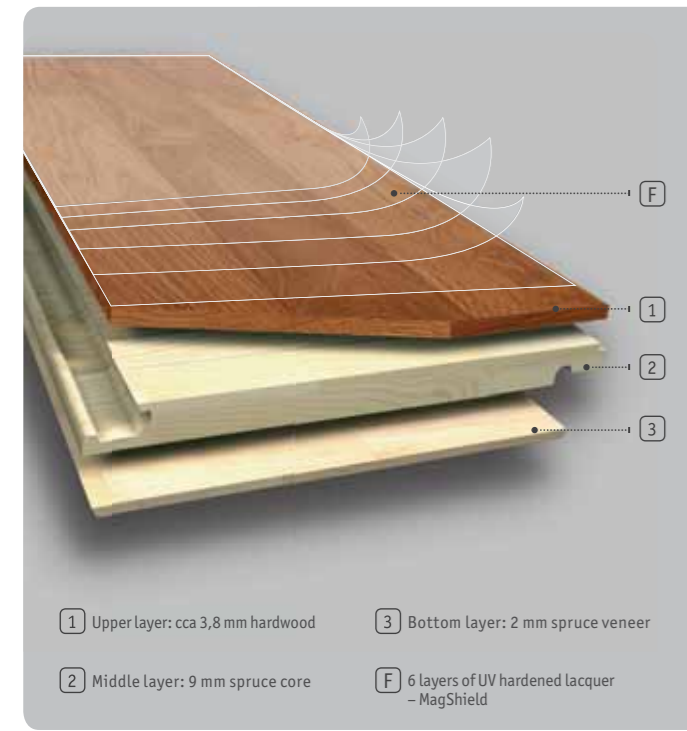

## Basic information

**Product types**

3-strip

2-strip

1-strip

Rochade These uniquely handmade products have identical dimensions and technical parameters like all other products from the MAGNUM assortment.

**Dimensions and packaging**  
Length: 2 200 mm    Width: 205 mm    Thickness: 15 mm  
Quantity: 6 pieces per package – 2.71 m<sup>2</sup>, 40 packages on a pallet – 108.4 m<sup>2</sup>

- MagShield** – a specially developed scratch resistant lacquered finish that can be easily re-finished.
- King** – a highly uniform look with light colour variations and subtle grain patterns
- Queen** – a clean natural look with more colour variation and small, healthy knots
- Bishop** – a compromise between rustic and uniform looks with several darker lamellas
- Castle** – a rustic look with strong colour contrast, sapwood, and knots
- Country** – strong rustic look, big putty knots, colour contrast.
- Lock** – products with the modern installation system using the glueless MagLock joint